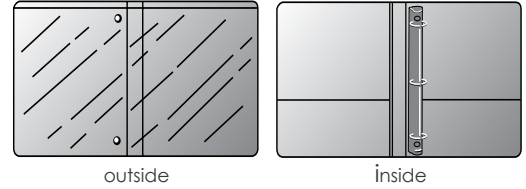

Back Cover Mounted Round Ring

Overlay Binders

- Clear on Front, Spine and Back Cover
- Two Horizontal pockets
- Ring Metal Mounted on Back Cover with Exposed Rivets
- Available in White only

Effectively A Concealed Rivet Binder at No Additional Cost!

11" X 8-1/2" Sheet Size

FULL INSERT WIDTH IS NOT AVAILABLE ON BACK COVER DUE TO RIVETS!

Item No.	Capacity						Must Clearly Specify Add-Ons	
		50	100	250	500	1000	Angle D-Ring	Round Ring Concealed Rivet
BB0520/BB7520	1/2" - 3/4"	4.37	4.07	3.88	3.70	3.45	N/A	+ .45
BB1020	1"	4.37	4.07	3.88	3.70	3.45	+ .25	+ .45
BB1520	1 1/2"	5.06	4.55	4.22	3.84	3.52	+ .44	+ .45
BB2020	2"	6.73	6.06	5.45	5.18	4.94	+ .66	+ .75
BB3020	2 1/2"	8.71	7.59	6.83	6.24	5.59	+ .66	+ .75
BB4020	3"	9.15	8.33	7.57	6.90	6.38	+ .66	+ .75

Angle D-Ring Only

D3520	3 1/2"	15.34	13.47	11.26	10.25	10.14		
D5020	4 1/4"	14.74	12.87	11.66	10.59	9.54		

8-1/2" x 5-1/2" Sheet Size

BB0510	1/2"	4.92	4.40	4.03	3.85	3.66	N/A	+ .55
BB1010	1"	4.92	4.40	4.03	3.85	3.66	+ .35 no trigger	+ .55