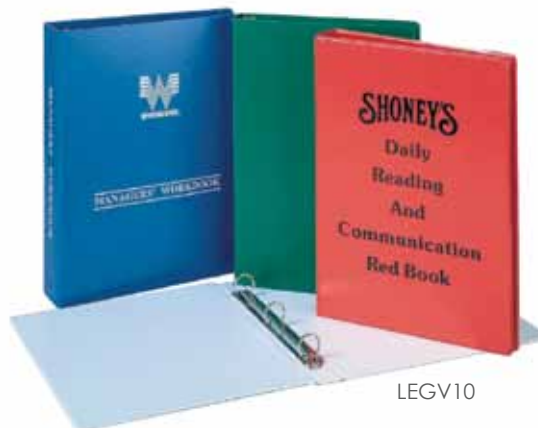

LEGV10

Landscape Style Binders

For 11" x 17" Size Sheets

Rings mounted on the 11" side

Pricing includes One-Color Silk Screening

Item No.	Description	100	250	500	1000
V10-1117	1" Capacity / Vinyl	11.41	9.24	8.33	7.77
V15-1117	1-1/2" Capacity / Vinyl	12.41	10.24	9.33	8.77
P10-1117	1" Capacity / .035 Poly	8.32	6.23	5.27	5.02
P10-1117 (55)	1" Capacity / .055 Poly	11.40	8.80	7.25	6.98
P15-1117 (55)	1-1/2" Capacity / .055 Poly	11.73	9.13	7.58	7.32

For 8-1/2" x 11" Size Sheets

Rings mounted on the 8-1/2" side

Pricing includes One-Color Silk Screening

Item No.	Description	100	250	500	1000
V10-811	1" Capacity / Vinyl	8.18	6.27	5.22	4.70
V15-811	1-1/2" Capacity / Vinyl	9.18	7.27	6.22	5.70
P10-811	1" Capacity / .035 Poly	7.48	5.32	4.32	4.07