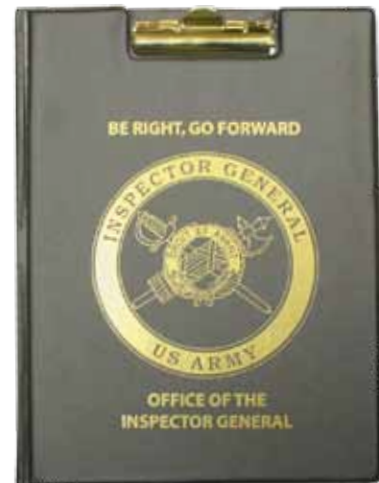

Padholders / Desk Portfolios

- One-Color Silk Screening on Front Cover
- Slip Pocket or Clamp for Pad
- Rounded Pocket open on two sides
- Pen Holder
- Pad Included (except style 1185PC)

Item No.	Size	50	100	250	500	1000
1185	11" x 8-1/2"	9.29	5.90	4.77	4.31	3.89
1186	14" x 8-1/2"	11.42	7.65	6.46	5.78	5.40
1184	8-1/2" x 5-1/2"	7.82	4.63	3.45	3.05	2.61
BB-1185*	11" x 8-1/2"	6.66	4.67	4.23	4.07	3.89
1185PC**	11" x 8-1/2"	9.29	5.90	4.77	4.31	4.04
For Second Color Add...		3.33	1.67	.83	.58	.43

* Billboard Style (face only) No Imprint
 **No Pad included

1185

1185 interior

1185PC

Poly Padholders

- One-Color Silk Screening
- For Letter Size Legal Pad
- .023 Polyethylene
- Pad Not Included

Item No.	Capacity	250	500	1000	2500
PPAD23	11" x 8-1/2"	2.99	2.50	2.19	1.99
For Second Color Add...		.83	.58	.43	.34