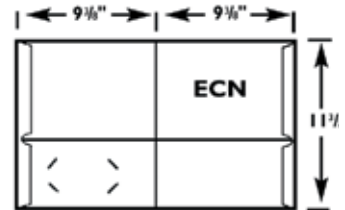

### Economy Line Leatherette

Item No.	500	1000	2500
ECN One-Color Silk Screening	1.38	1.02	.93
Two-Color Silk Screening	1.94	1.44	1.26

Available Colors: Black, White, Lt. Blue, Dark Blue, Purple, Orange, Red, Lt.Green,Teal,Yellow

### Specifications

- No Bleeds or Heavy Coverage
- Bleeds, Heavy Coverage, and Embossing available with special quote
- Foil Stamping one position (3" x 5") at same price as One-Color Silk Screening with dies charged separately
- Screening on Pockets or inside Cover figured as additional color
- All prices subject to approval of artwork