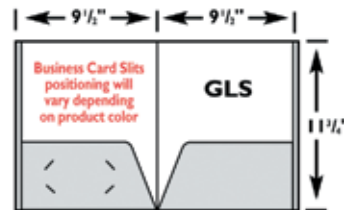

### Economy Line Leatherette

Item No.	500	1000	2500
ECN One-Color Silk Screening	1.38	1.02	.93
Two-Color Silk Screening	1.94	1.44	1.26

Available Colors: Black, White, Lt. Blue, Dark Blue, Purple, Orange, Red, Lt.Green,Teal,Yellow

ROUGH FINISH MAY AFFECT DETAIL OF IMPRINT

### Specifications

- No Bleeds or Heavy Coverage
- Bleeds, Heavy Coverage, and Embossing available with special quote
- Foil Stamping one position (3" x 5") at same price as One-Color Silk Screening with dies charged separately
- Screening on Pockets or inside Cover figured as additional color
- All prices subject to approval of artwork