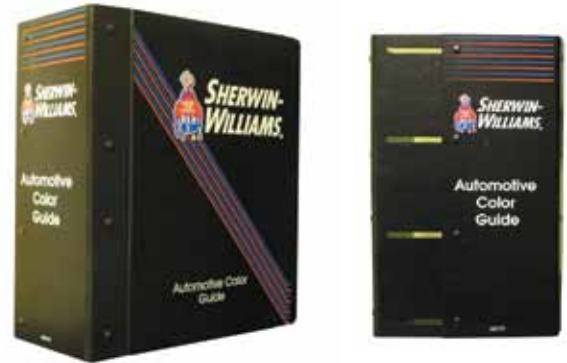

Poly Expanding Capacity

Poly Swing Out Hinge Style Metal

Combines the compact post style with the in and out ease of a ring binder.

Item No.	Capacity	100	250	500	1000
PSWH-2	2"				
PSWH-3	3"				

CALL FOR PRICING