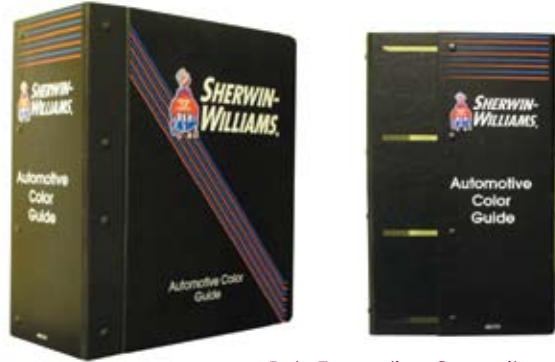

Poly Expanding Capacity QCV4 Style Metal (Expands 70%)

Item No.	Capacity	100	250	500	1000
PQCV4-2EXP	2"				
PQCV4-3EXP	3"				
PQCV4-4EXP	4"				

CALL FOR PRICING

Poly Expanding Capacity

Poly Swing Out Hinge Style Metal

Combines the compact post style with the in and out ease of a ring binder.

Item No.	Capacity	100	250	500	1000
PSWH-2	2"				
PSWH-3	3"				

CALL FOR PRICING