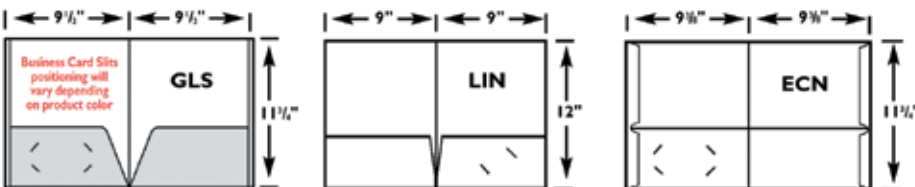

Stock Two Pocket Presentation Folders

Economy Line Leatherette

Item No.		500	1000	2500
ECN	One-Color Silk Screening	1.38	1.02	.93
	Two-Color Silk Screening	1.94	1.44	1.26

Available Colors: Dark Blue, Grey, Red, Green, Teal, Yellow, Purple, Orange, White

ROUGH FINISH MAY AFFECT DETAIL OF IMPRINT

Glossies™

Item No.		100	250	500	1000
GLS	One-Color Silk Screening	3.68	2.14	1.68	1.39
	Two-Color Silk Screening	5.35	2.97	2.26	1.84

Available Colors: Black, White, Royal Blue, Red, Green, Burgundy, Silver

Linen

Item No.		250	500	1000
LIN	One-Color Silk Screening	2.28	2.03	1.87
	Two-Color Silk Screening	3.11	2.59	2.29

Available Colors: Black, White, Dark Blue, Burgundy, Green

Specifications

- No Bleeds or Heavy Coverage
- Bleeds, Heavy Coverage, and Embossing available with special quote
- Foil Stamping one position (3" x 5") at same price as One-Color Silk Screening with dies charged separately
- Screening on Pockets or inside Cover figured as additional color
- All prices subject to approval of artwork

Custom Laminated Two Pocket Folders

Call for Pricing

Item No.	Description	Stock	Dimensions	Pockets
1100	Side Reinforced Folder	12 PT CIS	11-3/4" x 9-5/8"	4-1/2"
5491	Side Reinforced	12 PT CIS	12" x 9"	4-1/2"
1211	5/16" Spine w/ 1/4" Auto Gusset Back Pocket	12 PT CIS	11-3/4" x 10"	4-1/2"
1222	9/16" Spine w/ Two 1/4" Auto Gusset Pockets	12 PT CIS	11-3/4" x 10"	4-1/2"
1800	Three Hole Punched	12 PT CIS	11-3/4" x 9-5/8"	4-1/2"
1300	File Tab (Ships Flat and Open)	12 PT CIS	11-3/4" x 9-3/4"	4-1/2"