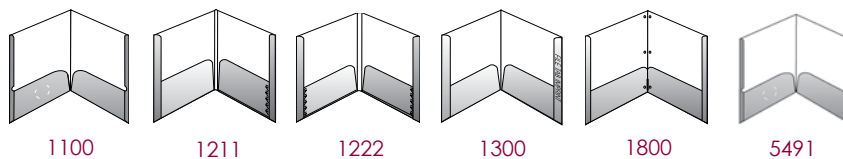

Linen

Item No.		250	500	1000
LIN	One-Color Silk Screening	2.28	2.03	1.87
	Two-Color Silk Screening	3.11	2.59	2.29

Available Colors: Black, White, Dark Blue, Burgundy, Green

Specifications

- No Bleeds or Heavy Coverage
- Bleeds, Heavy Coverage, and Embossing available with special quote
- Foil Stamping one position (3" x 5") at same price as One-Color Silk Screening with dies charged separately
- Screening on Pockets or inside Cover figured as additional color
- All prices subject to approval of artwork

Custom Laminated Two Pocket Folders

Call for Pricing

Item No.	Description	Stock	Dimensions	Pockets
1100	Side Reinforced Folder	12 PT CIS	11-3/4" x 9-5/8"	4-1/2"
5491	Side Reinforced	12 PT CIS	12" x 9"	4-1/2"
1211	5/16" Spine w/ 1/4" Auto Gusset Back Pocket	12 PT CIS	11-3/4" x 10"	4-1/2"
1222	9/16" Spine w/ Two 1/4" Auto Gusset Pockets	12 PT CIS	11-3/4" x 10"	4-1/2"
1800	Three Hole Punched	12 PT CIS	11-3/4" x 9-5/8"	4-1/2"
1300	File Tab (Ships Flat and Open)	12 PT CIS	11-3/4" x 9-3/4"	4-1/2"