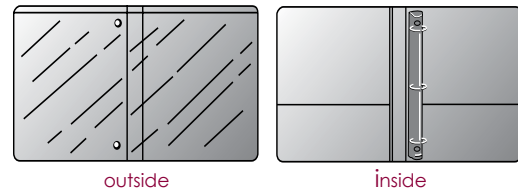

## Import Overlay Binders - White

- Same great quality - but at imported economical pricing
- All binders for Sheet Size 11" x 8-1/2" + 1/2" index allowance
- Two inside pockets

**CAUTION - Always check availability before placing an order, long lead times when items are out of stock.**

## Back Cover Mounted Round Ring Overlay Binders

- Clear on Front, Spine and Back Cover
- Two Horizontal pockets
- Ring Metal Mounted on Back Cover with Exposed Rivets
- Available in White only